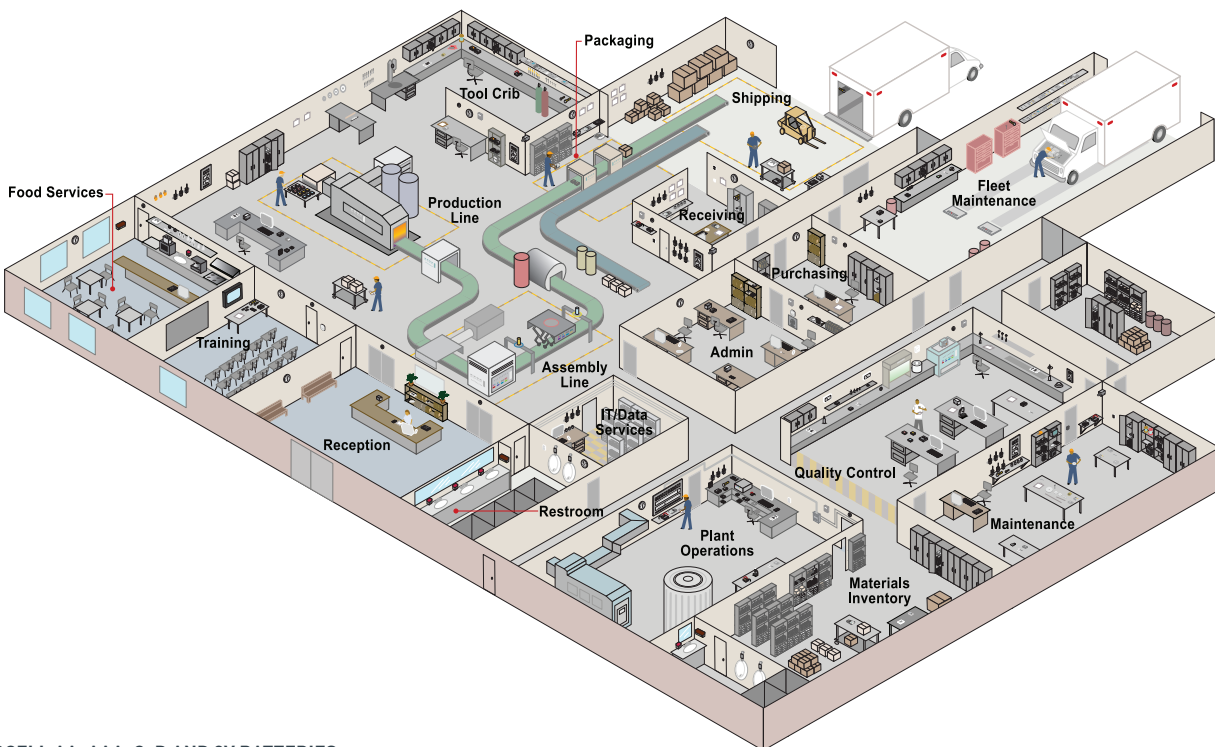

PROCELL®

The Procell® superior general-purpose battery has been completely redesigned for longer lasting*, consistent performance.