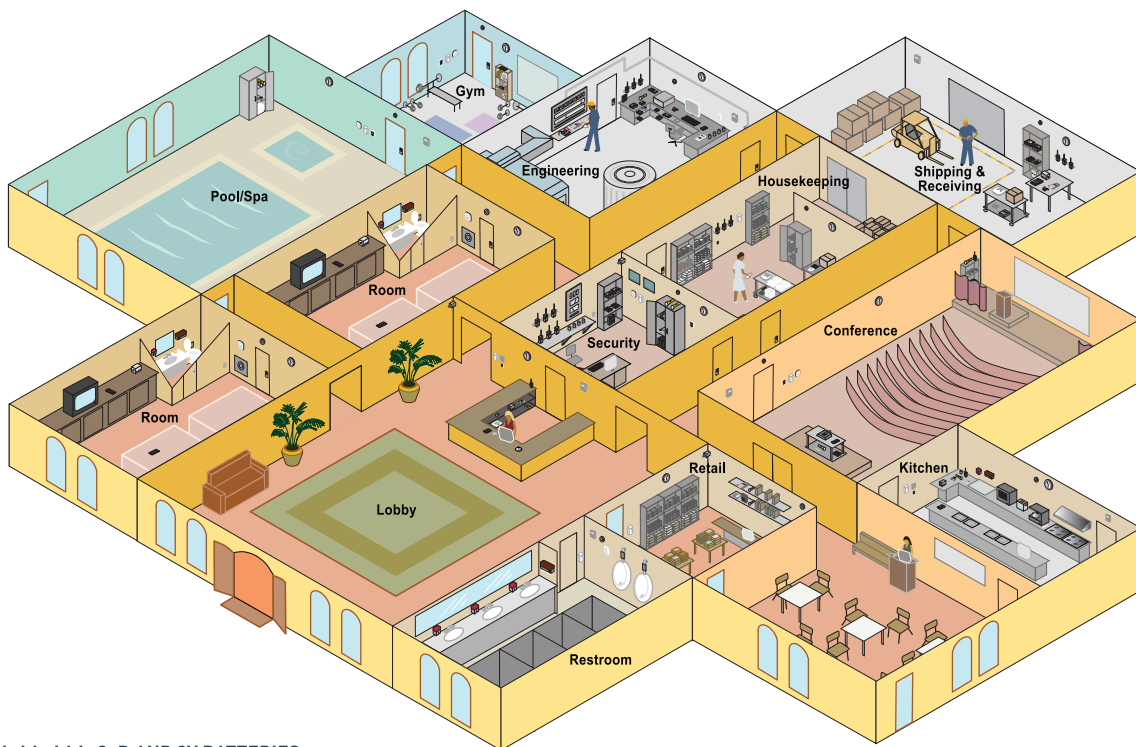

*VS. PRIOR PROCELL AA, AAA, C, D AND 9V BATTERIES

RELIABLE POWER SOLUTIONS FOR HOSPITALITY

CONFERENCE ROOMS

Air Fresheners: AA, C, 9V
Clocks: AA, AAA
Hand Sanitizers: AA, D
Laser Pointers: AA, AAA
Remote Controls: AA, AAA
Smoke Detectors: AA, 9V
Tape Recorders: AA, AAA, 9V
Thermostats: AA, AAA, 9V
Wireless Microphones: AA, 9V